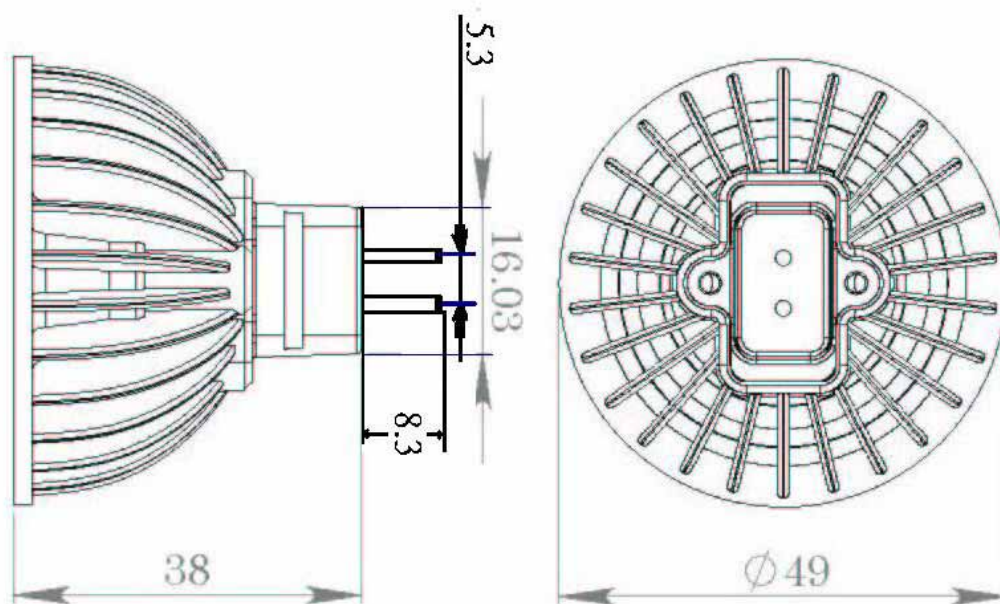

OPTICAL PERFORMANCE

(1) Beam Angle: $45^{\circ} \pm 10\%$

(2) Luminous Flux (LED) :

A. 2800K High Colour Rendering Warm White =>

Typ.: 380lm; Max: 420lm

B. 5000K High Colour Rendering Nature white

=> Typ.: 550lm; Max: 600lm