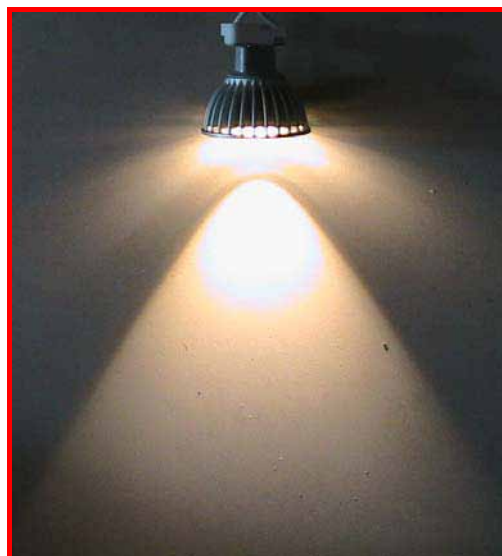

DMX LED Lights

Address: 62 E. Serene #129, Las Vegas, Nevada 89123 USA
Tel: +1 (702) 967 0700 Tel: +1 (702) 448 6688 Tel +1 (702) 997 2252
Site: www.dmxledlights.com Email: info@dmxledlights.com