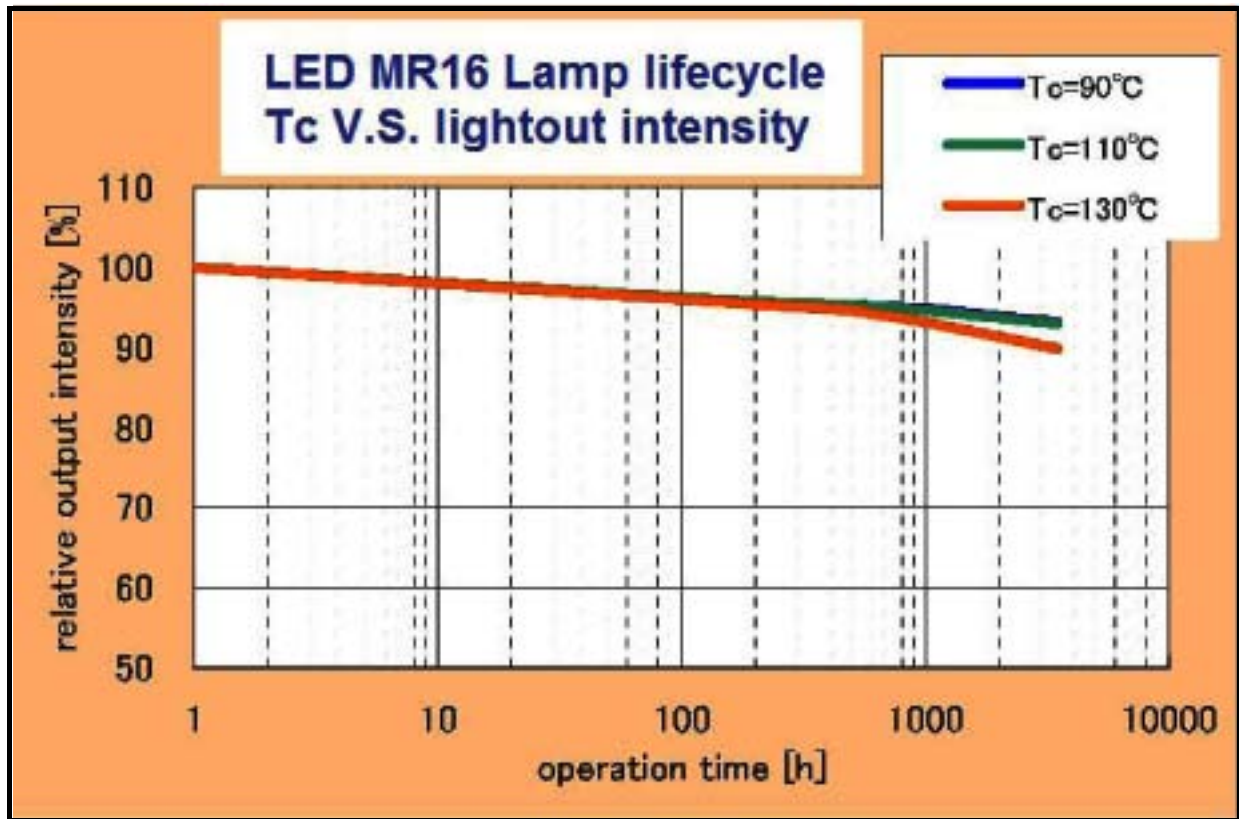

LIFE CYCLE TEST RESULT

Important: Please contact our engineer to ensure the installation and maintenance for being properly executed to obtain maximum performance, efficiency and durability from the MR16 LED Light product.