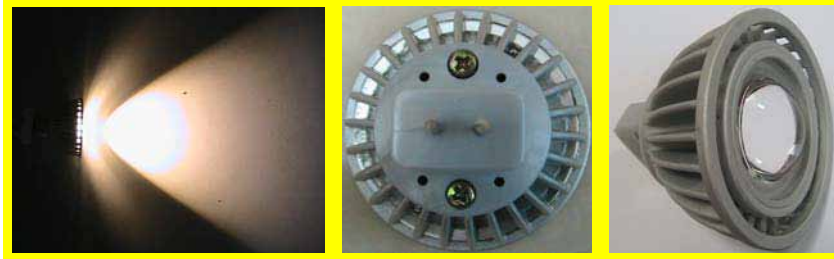

OUTLINE

APPLICATIONS

DMX LED Lights

Address: 62 E. Serene #129, Las Vegas, Nevada 89123 USA
Tel: +1 (702) 967 0700 Tel: +1 (702) 448 6688 Tel +1 (702) 997 2252
Site: www.dmxledlights.com Email: info@dmxledlights.com