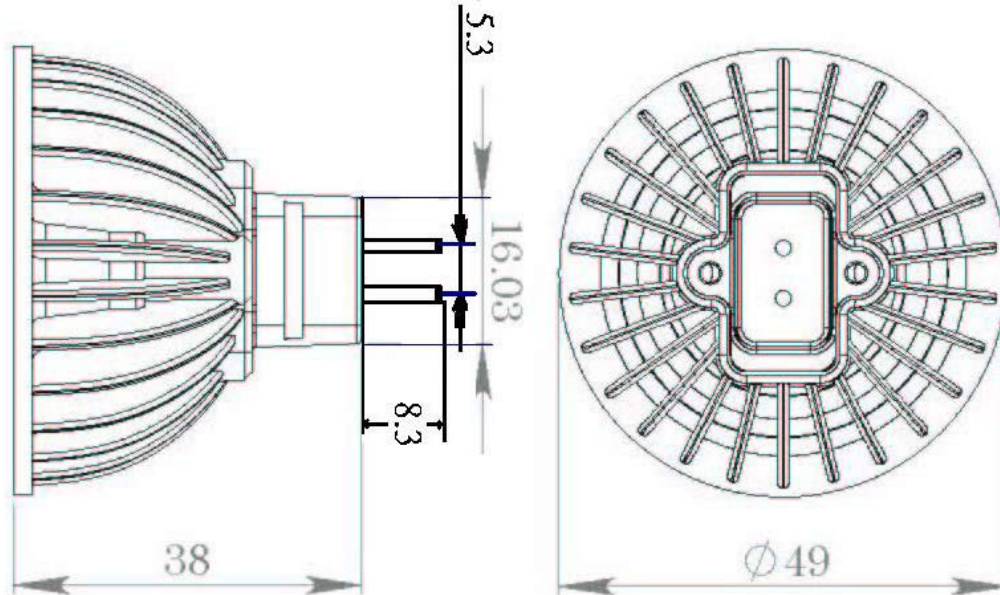

MR16 LED Light Specifications

P/N: DMXP-MR16-5XXW-120S

DMX Technologies

DMX MR16 LED Lights – High Power LED 5W

5W MR16 LED LIGHT SPECIFICATION **Unique LEDs Inside**

MECHANICAL SPECS

Housing	Aluminum; PC
Base type	GX5.3 Compatible base
Outer Dimension	φ 49mm × 38mm
Housing Color	Silver
Weight	46gs

¹ Traditional MR16 surface temperature is higher than 130°C.

² MTBF (Mean Time Between Failure) will effect by transformer.

DMX LED Lights (DMX Technologies)

Address: Humberto Lobo 520-N06, Col del Valle Sañ Pedro Garza Garcia, 66220 Nuevo Leon, Mexico
Tel: +52 (81) 8356 6850 Tel: +52 (55) 5662 2600 Fax: +52 (55) 5662 2601
Site: www.dmxledlights.com Email: info@dmxledlights.com

DMX MR16 LED Lights – High Power LED 5W

DIMENSIONS

OPTICAL PERFORMANCE

(1) Beam Angle: 120°

(2) Luminous Flux (LED): Type: 200lm (2800K Warm White and 6500K, High Colour Rendering Sun White), Type: 280lm (5000K Cold White).

The test sample was positioned perpendicular to the horizontal surface, the measurements were taken on every 100mm×100mm spot. The total area is 1000mm*1000mm.

Unit: Lux

DMX LED Lights (DMX Technologies)