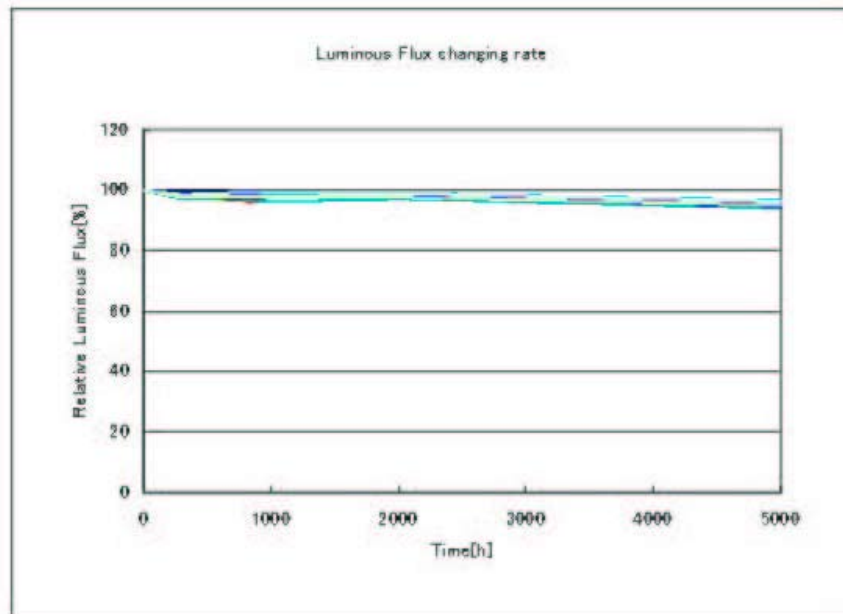

DMX MR16 LED Lights – High Power LED 6W

LIFE CYCLE TEST RESULT

Luminous Flux

Important: Please contact our engineer to ensure installation and maintenance being properly executed to obtain maximum performance, efficiency and durability from the LED lighting product.