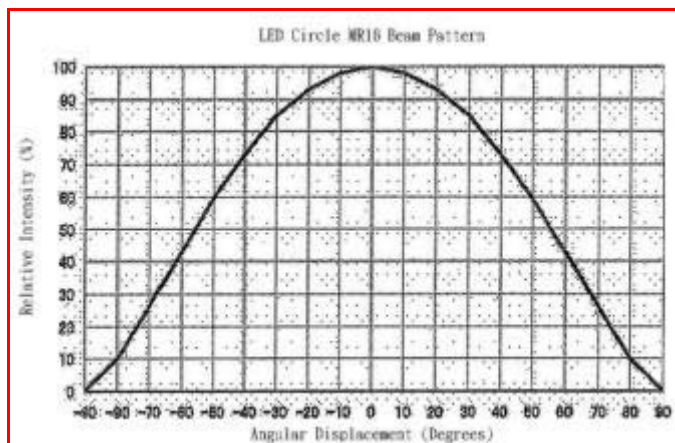

DMX-MR16-5CW-120S at 300mm ht

30	40	46	56	69	70	57	44	38	30
38	52	79	106	125	128	102	76	54	38
51	76	131	201	256	258	205	130	76	48
60	87	168	330	473	477	328	164	83	63
60	118	240	459	656	658	457	244	116	63
60	118	240	459	656	658	457	244	116	63
60	87	138	330	473	477	328	164	83	63
51	76	131	201	256	258	205	130	76	48
38	52	79	106	125	128	102	76	54	38
30	40	46	56	69	70	57	44	38	30

The test sample was positioned perpendicular to the horizontal surface, the measurements were taken on every 100mm×100mm spot. The total area is 1000mm*1000mm.

Unit: Lux

DMX LED Lights (DMX Technologies)

Address: Humberto Lobo 520-N06, Col del Valle San Pedro Garza Garcia, 66220 Nuevo Leon, Mexico

Tel: +52 (81) 8356 6850 Tel: +52 (55) 5662 2600 Fax: +52 (55) 5662 2601

Site: www.dmxledlights.com Email: info@dmxledlights.com