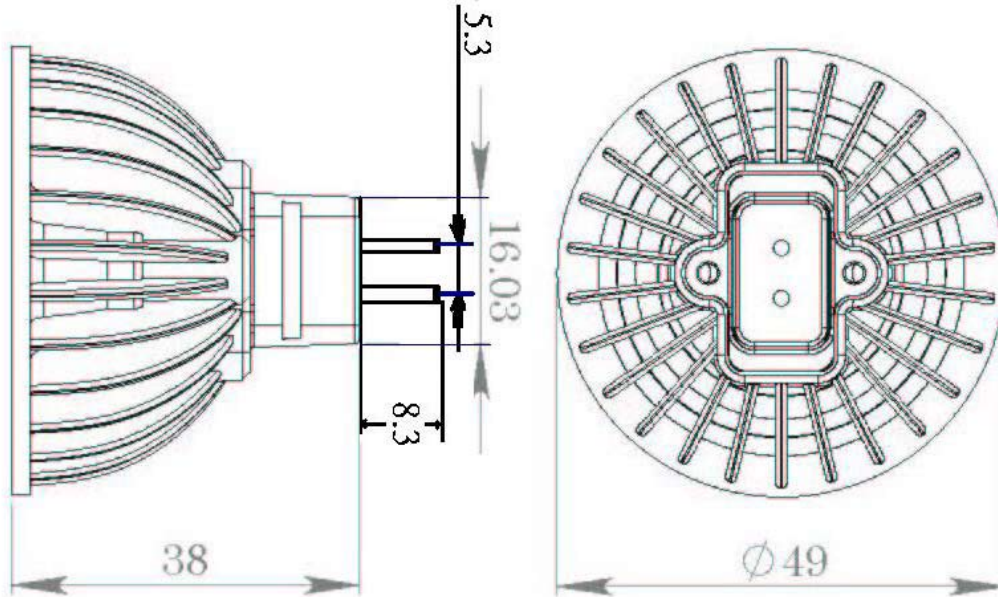

MR16 LED Light Specifications

P/N: DMXP-MR16-5XXW-45S

DMX Technologies

DMX MR16 LED Lights – High Power LED 5W

5W MR16 LED LIGHT SPECIFICATION **Unique LEDs Inside**

MECHANICAL SPECS

Housing	Aluminum; PC
Base type	GX5.3 Compatible base
Outer Dimension	φ 49mm × 38mm
Housing Color	Silver
Weight	46gs

¹ Traditional MR16 surface temperature is higher than 130°C.

² MTBF (Mean Time Between Failure) will effect by transformer.

DMX LED Lights (DMX Technologies)

DMX MR16 LED Lights – High Power LED 5W

DIMENSIONS

OPTICAL PERFORMANCE

(1) Beam Angle: 45°

(2) Luminous Flux (LED): Type: 200lm (2800K Warm White and 6500K, High Colour Rendering Sun White), Type: 280lm (5000K Cold White).

(2) Illuminance Distribution:

DMX-MR16-5CW-45S at 300mm ht

			163	890	900	131			
			1230	2280	2270	1220			
			1230	2280	2270	1220			
			163	890	900	131			

The test sample was positioned perpendicular to the horizontal surface, the measurements were taken on every 100mm×100mm spot. The total area is 1000mm*1000mm.