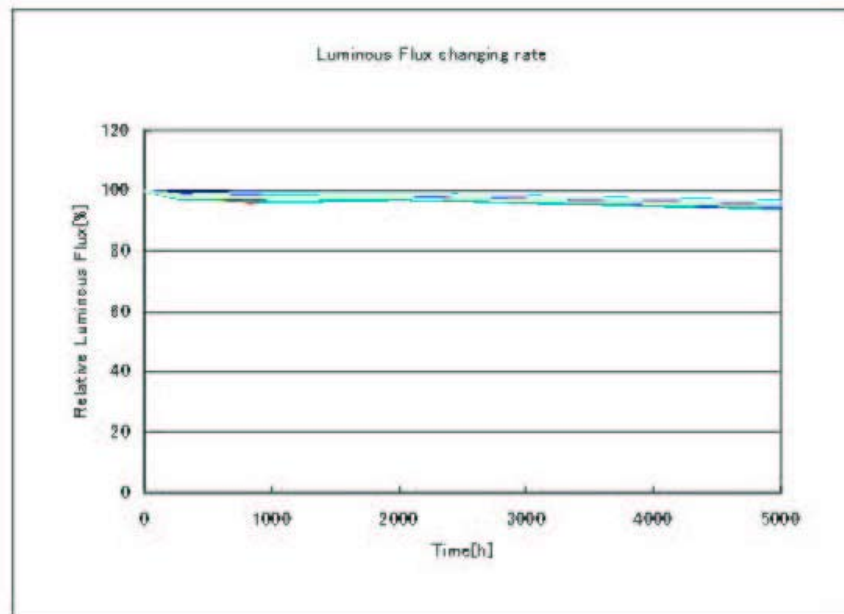

DMX MR16 LED Lights – High Power LED 5W

LIFE CYCLE TEST RESULT

Luminous Flux

Important: Please contact our engineer to ensure installation and maintenance being properly executed to obtain maximum performance, efficiency and durability from the LED lighting product.

Disclaimer: While every care has been taken with the details on this specification sheet, we accept no responsibility for any inaccuracies and reserve the right to change these specifications without notice to always ensure that you are receiving a superior product.

DMX LED Lights (DMX Technologies)

Address: Humberto Lobo 520-N06, Col del Valle San Pedro Garza Garcia, 66220 Nuevo Leon, Mexico
Tel: +52 (81) 8356 6850 Tel: +52 (55) 5662 2600 Fax: +52 (55) 5662 2601
Site: www.dmxledlights.com Email: info@dmxledlights.com